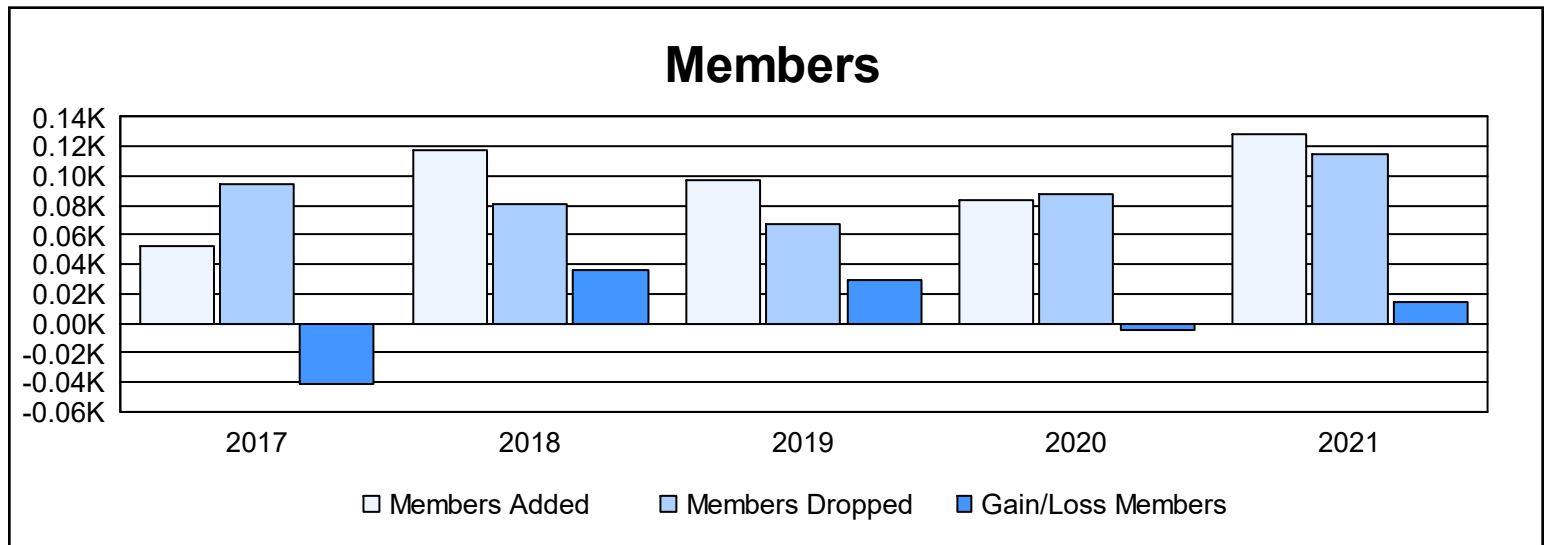

Year	New Clubs	Dropped Clubs	Gain/ Loss Clubs	New Members	Charter Members	Reinstate Members	Transfer Members	Total Member Added	Total Members Dropped	Gain/ Loss Members
2016-2017	0	0	0	46	0	1	6	53	94	-41
2017-2018	1	0	1	74	37	4	2	117	81	36
2018-2019	0	0	0	96	0	1	0	97	68	29
2019-2020	0	0	0	68	0	5	10	83	88	-5
2020-2021	1	1	0	94	30	5	0	129	115	14
<b>Average</b>	<b>0</b>	<b>0</b>	<b>0</b>	<b>76</b>	<b>13</b>	<b>3</b>	<b>4</b>	<b>96</b>	<b>89</b>	<b>7</b>

### Membership Composition June 2021 Cumulative