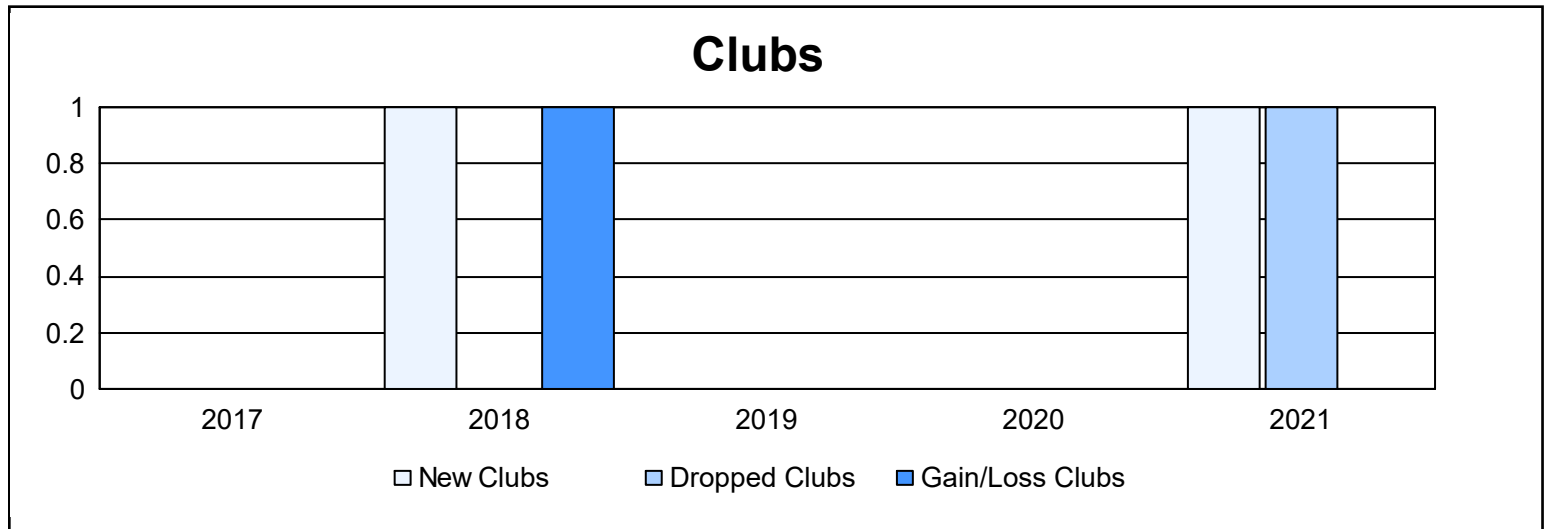

Year	New Clubs	Dropped Clubs	Gain/ Loss Clubs	New Members	Charter Members	Reinstate Members	Transfer Members	Total Member Added	Total Members Dropped	Gain/ Loss Members
2016-2017	0	0	0	46	0	1	6	53	94	-41
2017-2018	1	0	1	74	37	4	2	117	81	36
2018-2019	0	0	0	96	0	1	0	97	68	29
2019-2020	0	0	0	68	0	5	10	83	88	-5
2020-2021	1	1	0	94	30	5	0	129	115	14
<b>Average</b>	<b>0</b>	<b>0</b>	<b>0</b>	<b>76</b>	<b>13</b>	<b>3</b>	<b>4</b>	<b>96</b>	<b>89</b>	<b>7</b>

### Membership Composition June 2021 Cumulative